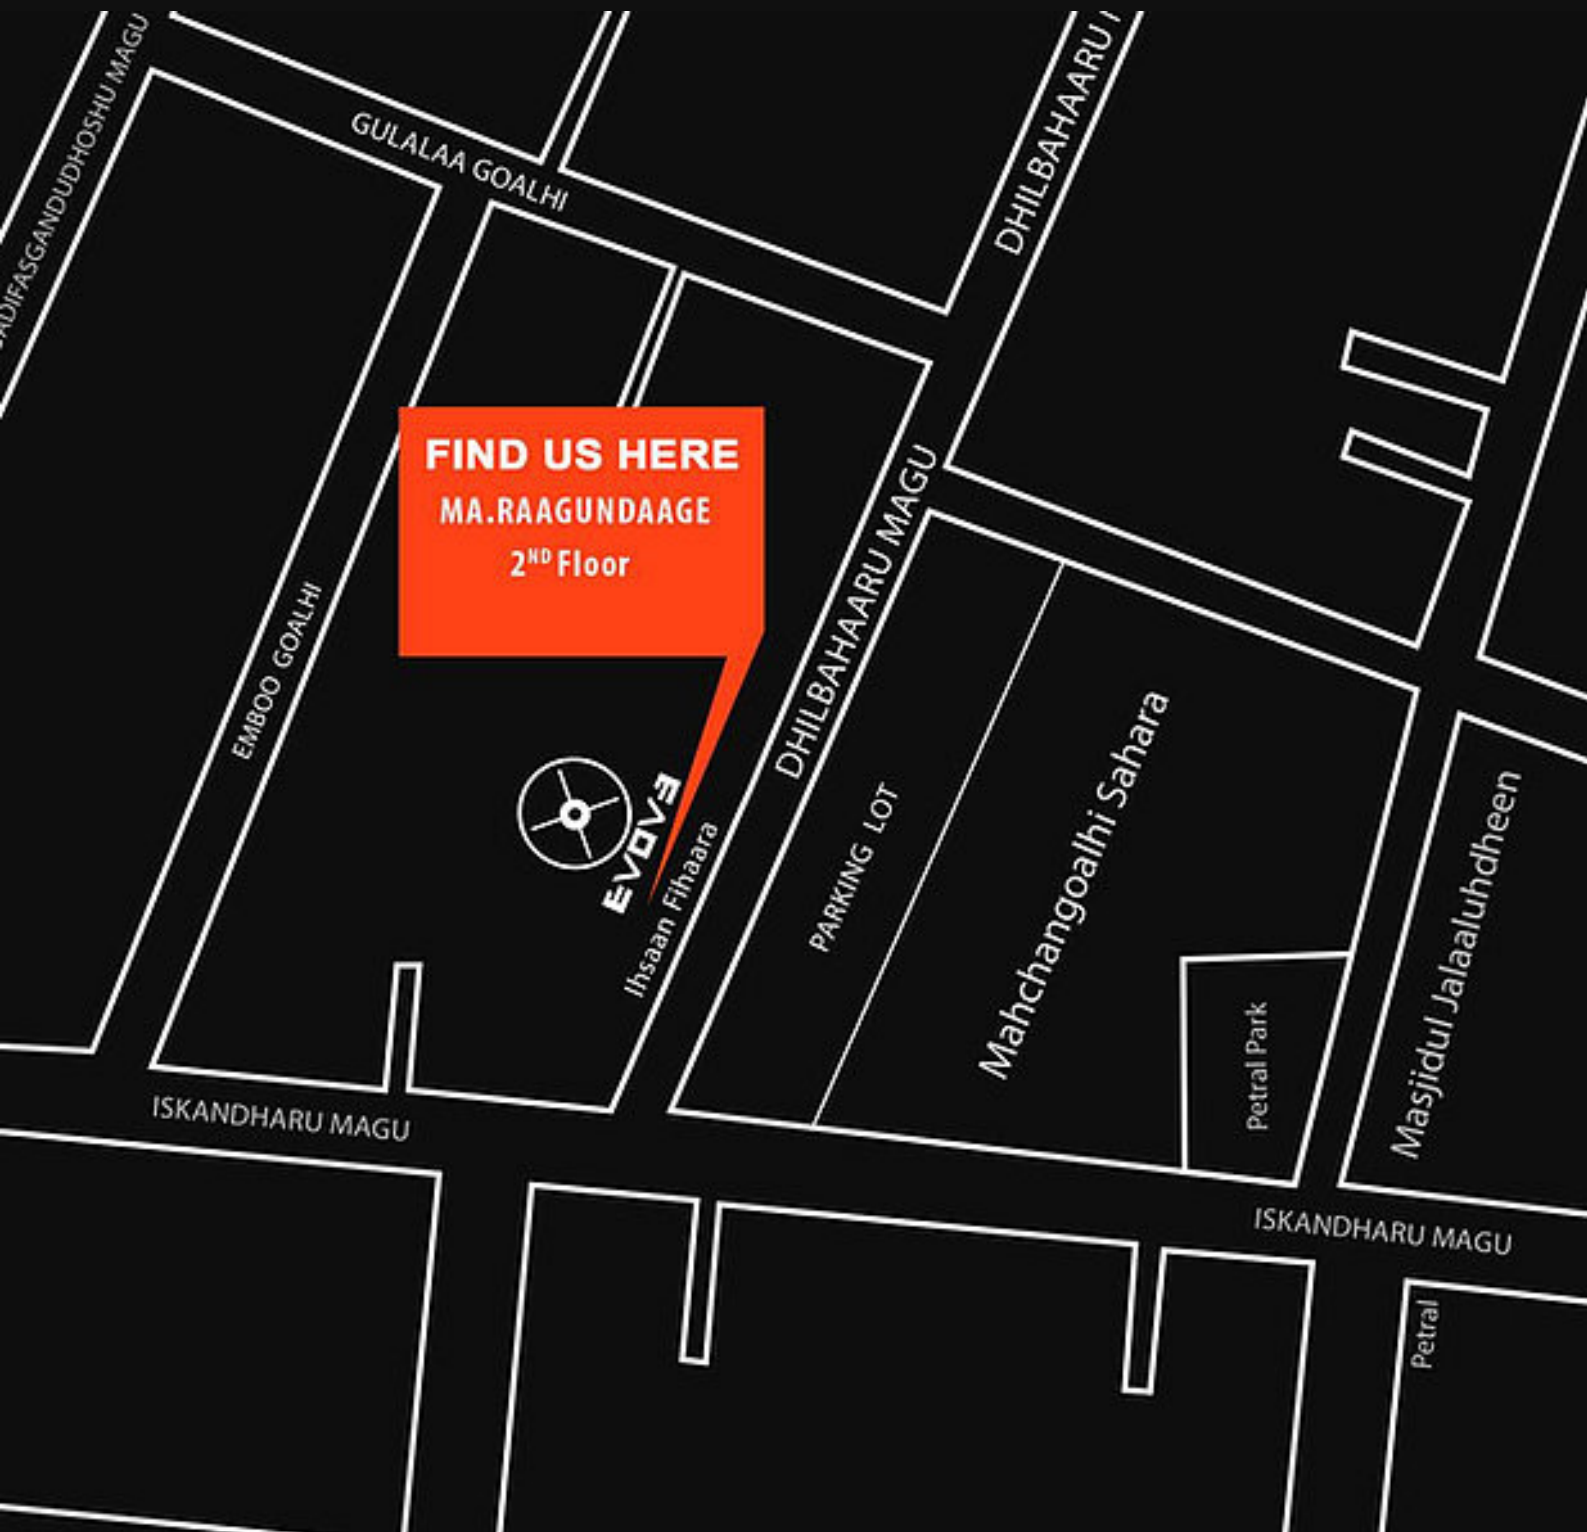

CONTACT : +960 9918866

evovefitness.com